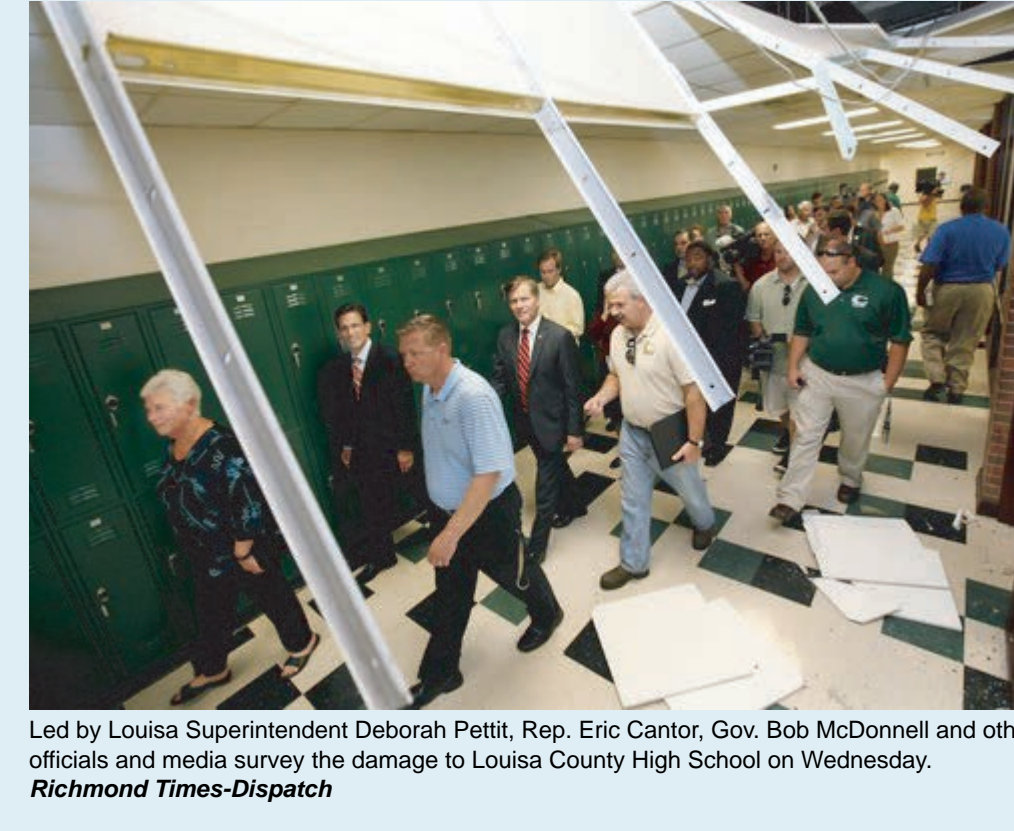

# Earthquake Damage Photos from the August 23, 2011 Magnitude 5.8 Earthquake near Mineral, Virginia

## Earthquake damage at Gilboa Christian Church in Mineral, Virginia - Gilboa Christian Church Facebook Page