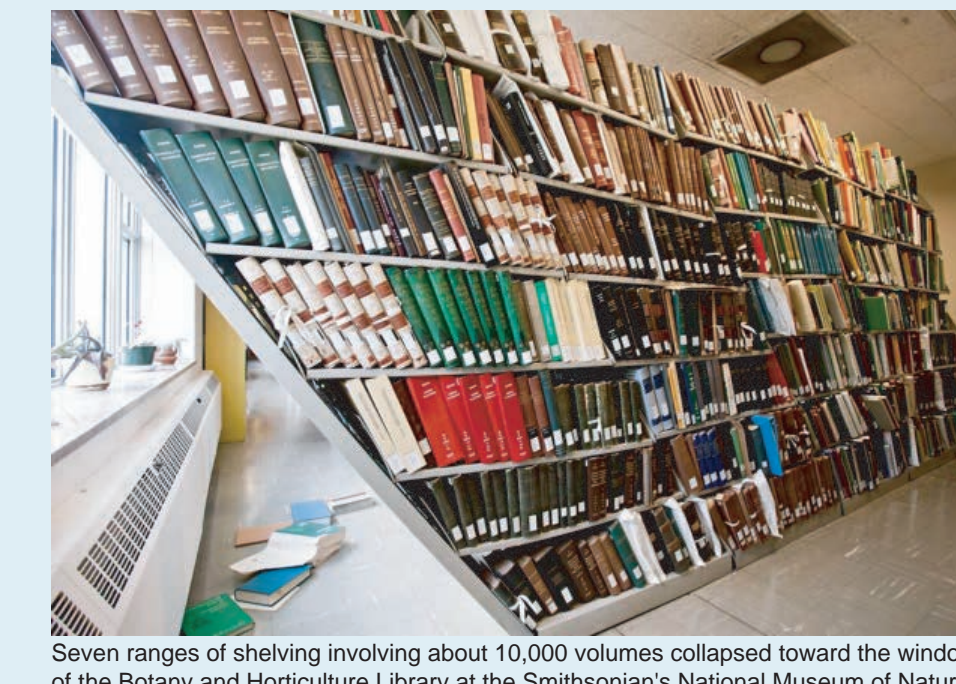

Earthquake damage in Virginia WTVR.COM - RICHMOND, VA