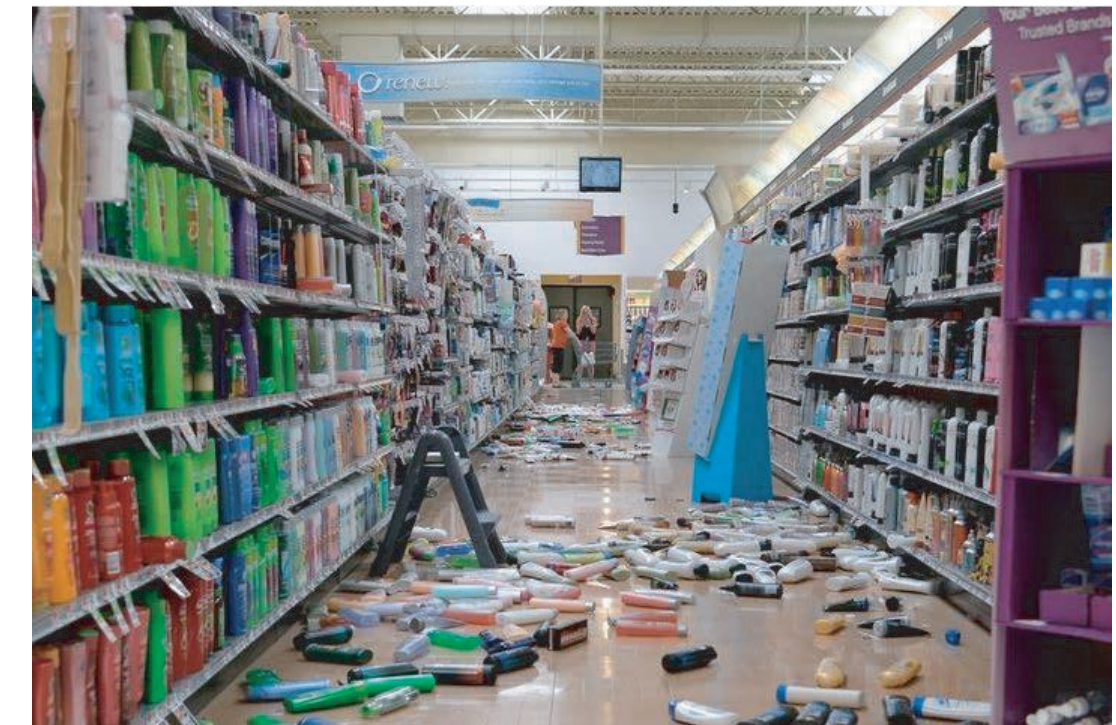

Earthquake damage in Virginia WTVR.COM - RICHMOND, VA