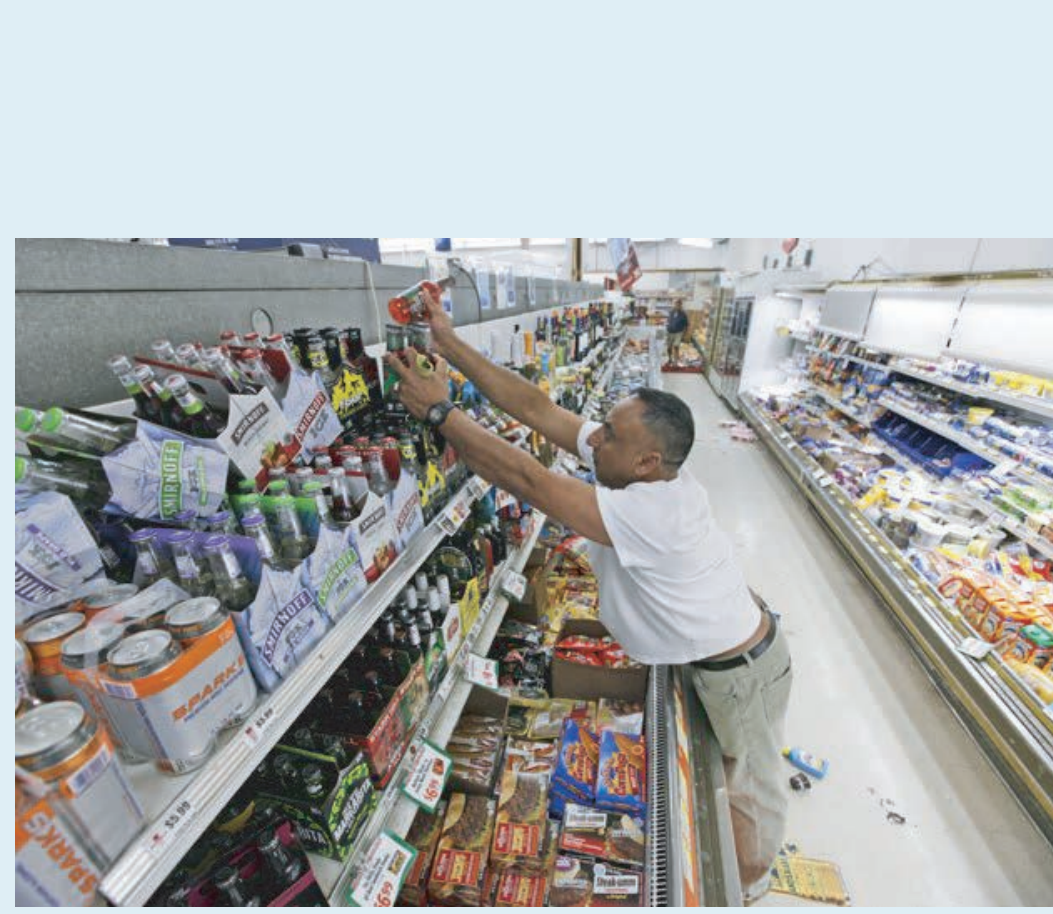

# Earthquake Damage Photos from the August 23, 2011 Magnitude 5.8 Earthquake near Mineral, Virginia