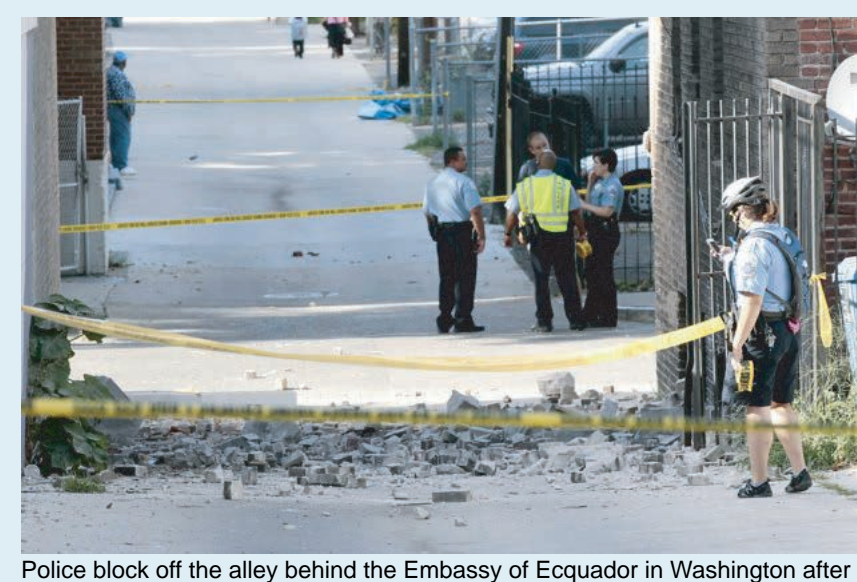

# Earthquake Damage Photos from the August 23, 2011 Magnitude 5.8 Earthquake near Mineral, Virginia

## Earthquake damage at Gilboa Christian Church in Mineral, Virginia - Gilboa Christian Church Facebook Page