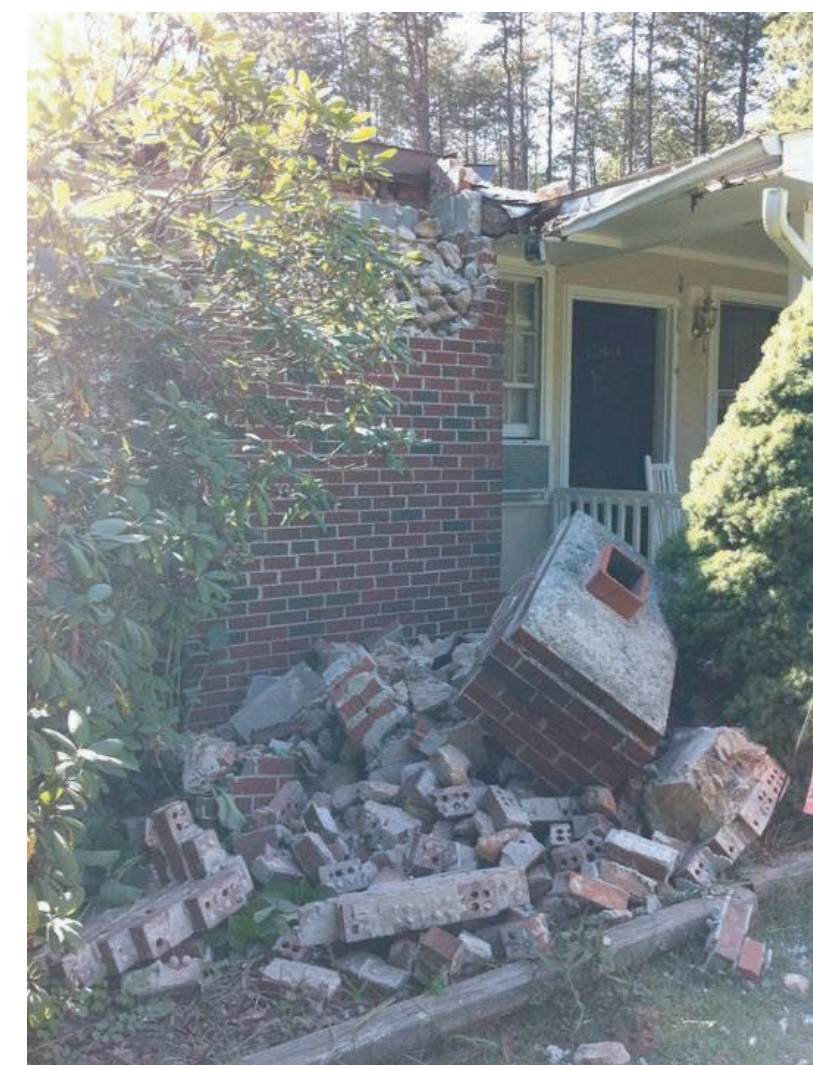

Earthquake damage in Virginia WTVR.COM - RICHMOND, VA