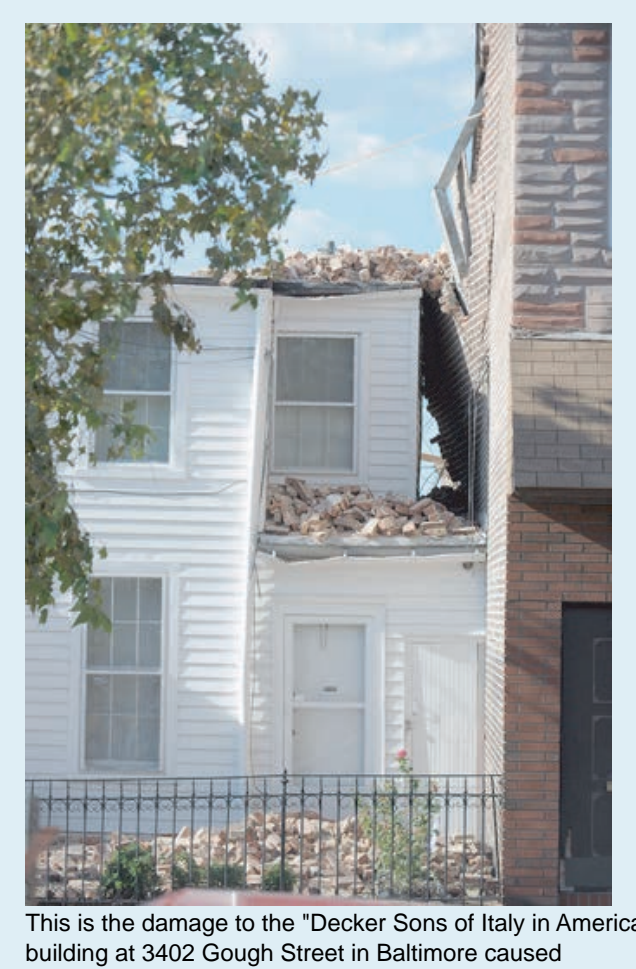

# Earthquake Damage Photos from the August 23, 2011 Magnitude 5.8 Earthquake near Mineral, Virginia

## Earthquake damage at Gilboa Christian Church in Mineral, Virginia - Gilboa Christian Church Facebook Page