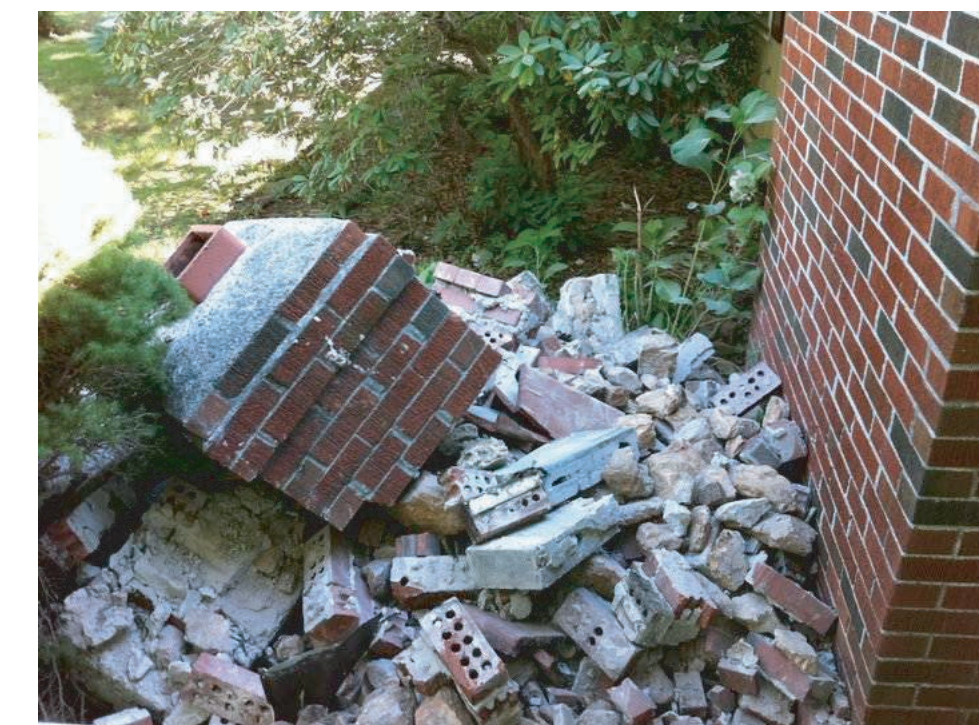

Earthquake damage in Virginia WTVR.COM - RICHMOND, VA