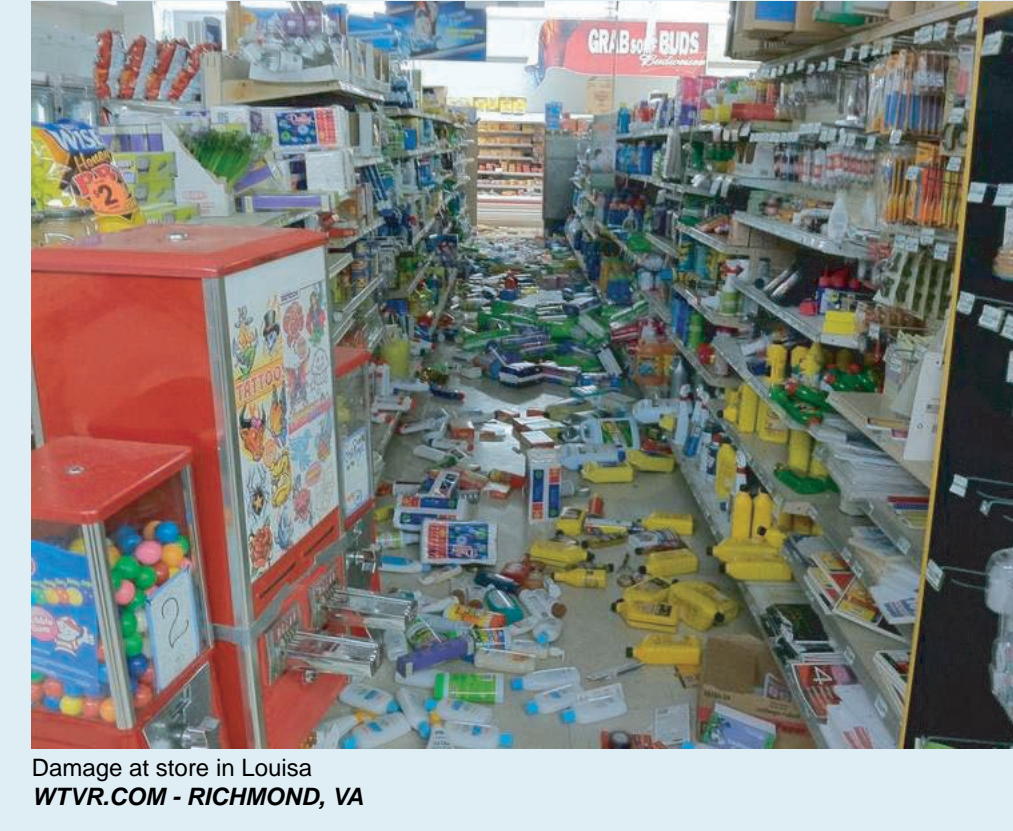

# Earthquake Damage Photos from the August 23, 2011 Magnitude 5.8 Earthquake near Mineral, Virginia

## Earthquake damage at Gilboa Christian Church in Mineral, Virginia - Gilboa Christian Church Facebook Page